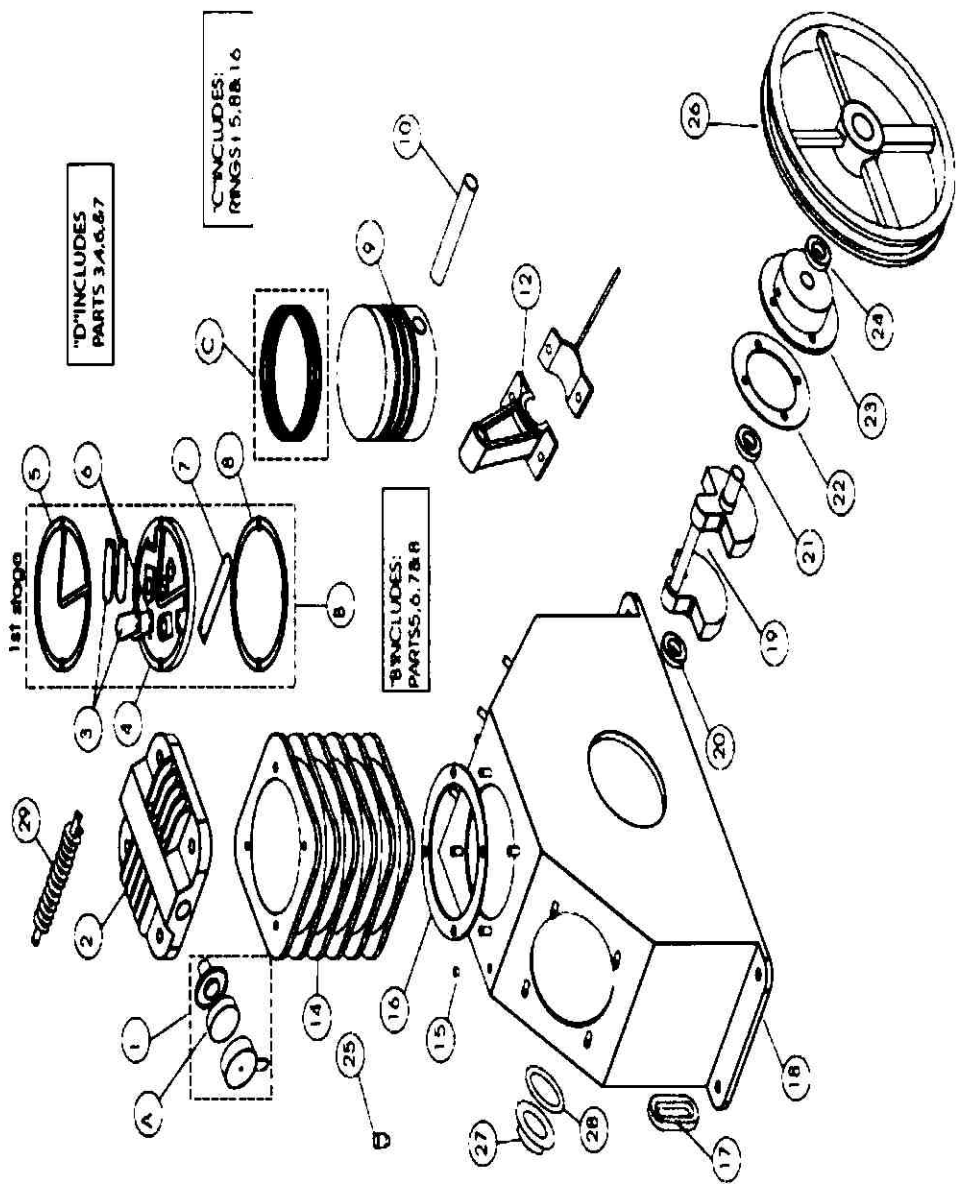

** Specify which cylinder

Item	Description	Qty Req.	Part #
A	Intake filter element kit includes: - three(3) intake filter elements	1	101000-300
B	valve repair kit includes: -valve seat to head gasket (item 5) -two(2) outlet valve plates (item 6) -intake valve plate (item 7) -six(6) valve plate screws -valve seat to cylinder gasket (item 8)	3	101000-165
C	ring repair kit includes: -valve seat to head gasket (item 5) -valve seat to cylinder gasket (item 8) -two(2) compression rings -one(1) oil control ring -cylinder to crankcase gasket (item 16)	3	101000-265
D	Valve Plate Assembly (Not shown)	3	52122-2100

Description	Part No.	Qty
Unloader	52122-0120	3
Unloading Elbow	69926-050101	1
Unloading Tee	69927-050101	2
Unloading Tube	TU-1 4-CU	5ft
Cylinder Head	51121-0101U	3

For PT03AU only

"D" INCLUDES PARTS 3,4,6,6,7

"C" INCLUDES RINGS 1,5,8,16

"B" INCLUDES PARTS 5,6,7&8