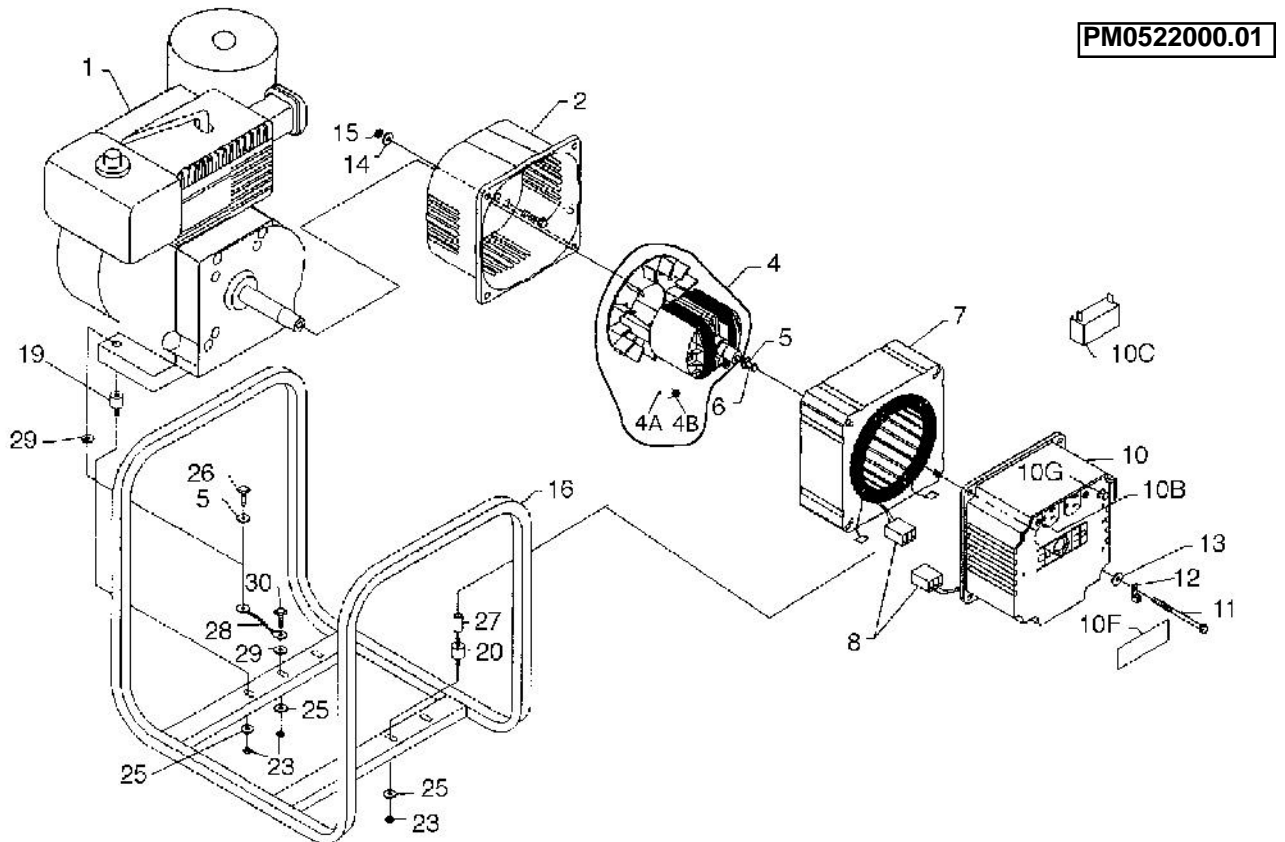

**SERVICE PARTS LIST**

**MODEL**  
**GEN MAXA 2KW TEC**  
**GEN MAXA 2KW TEC BRUSHLESS**

**PART NUMBER**  
**PM0522000**  
**PM0522000.01**

**PM0522000**

**PM0522000.01**

**SERVICE PARTS LIST**

**MODEL  
GEN MAXA 2KW TEC  
GEN MAXA 2KW TEC BRUSHLESS**

**PART NUMBER  
PM0522000  
PM0522000.01**

REF. NO.	PART NO.	DESCRIPTION	MODEL NUMBER	
			PM0522000	PM0522000.01
1	NOTE A	ENGINE, 5 HP, TECUMSEH	1	1
2	0049725	ADAPTER, ENGINE 2KW TEC	1	1
4	0049617	ROTOR, 2KW B/S RF5	1	
4	0051249	ROTOR, 2KW B/S RF5		1
4A	0047801	DIODE MR760		2
4B	0054962	VARISTOR, V510LA40A		2
7	0055503	STATOR, 2KW 60HZ	1	
7	0055504	STATOR, 2KW 60HZ		1
8	0034801	CONNECTOR HSG. SET, ENDBELL	1	1
10	0048164.01	ENDBELL, WIRED COMPLETE	1	
10	0051252.01	ENDBELL, WIRED COMPLETE		1
10A	0050439	BRUSH, E-4R	2	
10B	0035188	BEARING, NEEDLE FTT-1212	1	1
10C	0034819.01	CAPACITOR, 130MF	1	
10C	0051251	CAPACITOR, 12MF		1
10D	0034843.01	DIODE	2	
10E	0038976	HEAT SINK FOR DIODE	1	
10F	0038968	COVER, BRUSH	1	1
10G	0049071	CIRCUIT BREAKER, 20 AMP	1	1
10H	0051093	TOLERANCE RING		1
12	0008854	LUG, GROUND	1	1
16	0049742	CARRIER, ASSY 52-2	1	1
19	0051094	ISOLATOR, ENGINE	2	2
20	0049743	ISOLATOR, STATOR	1	1
27	0047796	SPACER, 3/4"	1	1
28	0049224	ASSY, GROUND WIRE BRAIDED	1	1