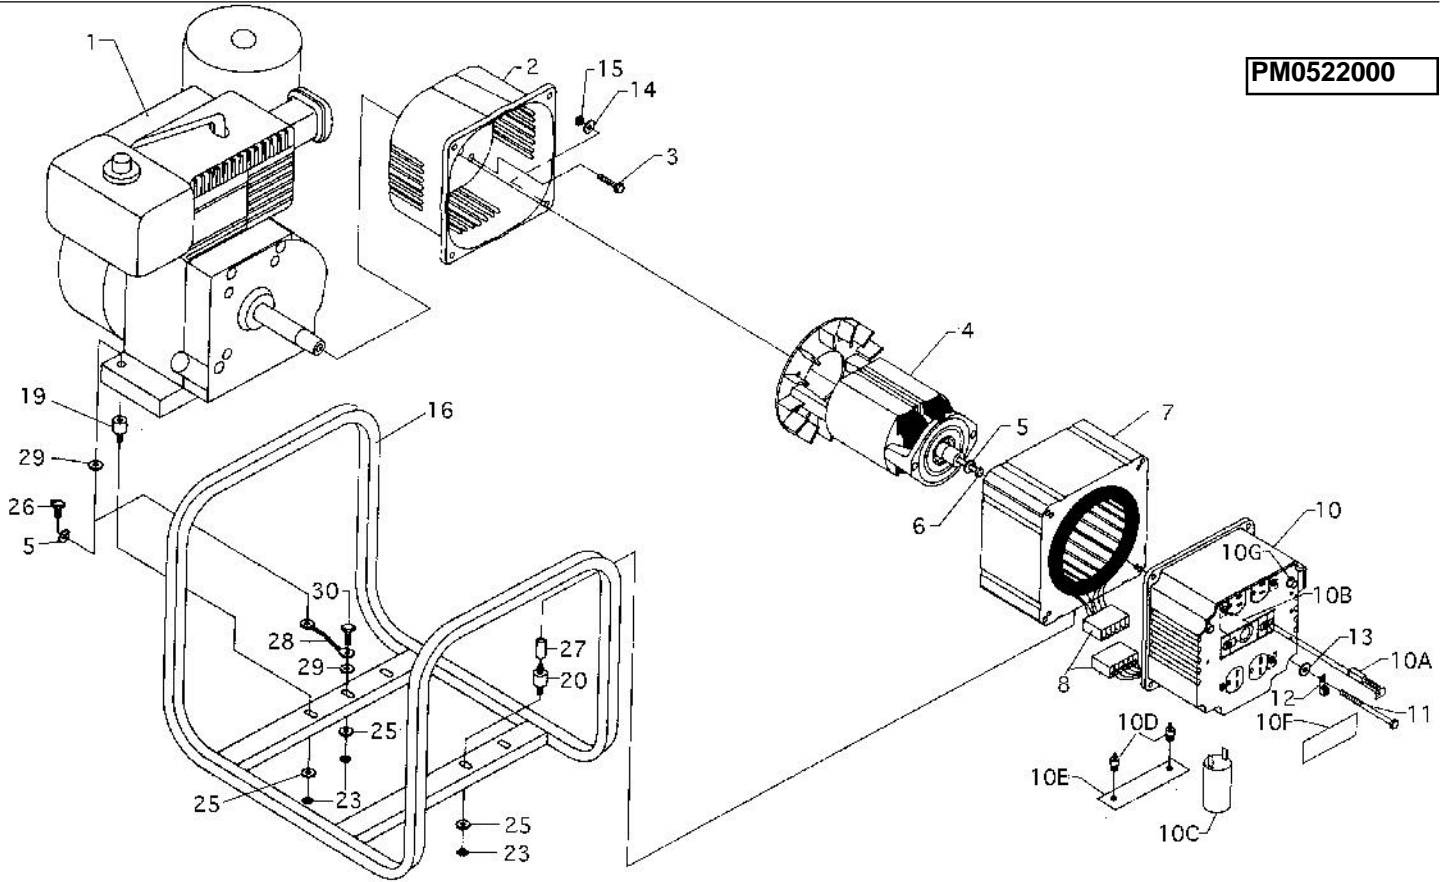

**SERVICE PARTS LIST**

**MODEL**  
**GEN MAXA 2KW TEC**  
**GEN MAXA 2KW TEC BRUSHLESS**

**PART NUMBER**  
**PM0522000**  
**PM0522000.01**

**PM0522000**

**PM0522000.01**

**SERVICE PARTS LIST**

**MODEL  
GEN MAXA 2KW TEC  
GEN MAXA 2KW TEC BRUSHLESS**

**PART NUMBER  
PM0522000  
PM0522000.01**

REF. NO.	PART NO.	DESCRIPTION	MODEL NUMBER	
			PM0522000	PM0522000.01
1	NOTE A	ENGINE, 5 HP, TECUMSEH	1	1
2	0049725	ADAPTER, ENGINE 2KW TEC	1	1
4	0049617	ROTOR, 2KW B/S RF5	1	
4	0051249	ROTOR, 2KW B/S RF5		1
4A	0047801	DIODE MR760		2
4B	0054962	VARISTOR, V510LA40A		2
7	0055503	STATOR, 2KW 60HZ	1	
7	0055504	STATOR, 2KW 60HZ		1
8	0034801	CONNECTOR HSG. SET, ENDBELL	1	1
10	0048164.01	ENDBELL, WIRED COMPLETE	1	
10	0051252.01	ENDBELL, WIRED COMPLETE		1
10A	0050439	BRUSH, E-4R	2	
10B	0035188	BEARING, NEEDLE FTT-1212	1	1
10C	0034819.01	CAPACITOR, 130MF	1	
10C	0051251	CAPACITOR, 12MF		1
10D	0034843.01	DIODE	2	
10E	0038976	HEAT SINK FOR DIODE	1	
10F	0038968	COVER, BRUSH	1	1
10G	0049071	CIRCUIT BREAKER, 20 AMP	1	1
10H	0051093	TOLERANCE RING		1
12	0008854	LUG, GROUND	1	1
16	0049742	CARRIER, ASSY 52-2	1	1
19	0051094	ISOLATOR, ENGINE	2	2
20	0049743	ISOLATOR, STATOR	1	1
27	0047796	SPACER, 3/4"	1	1
28	0049224	ASSY, GROUND WIRE BRAIDED	1	1