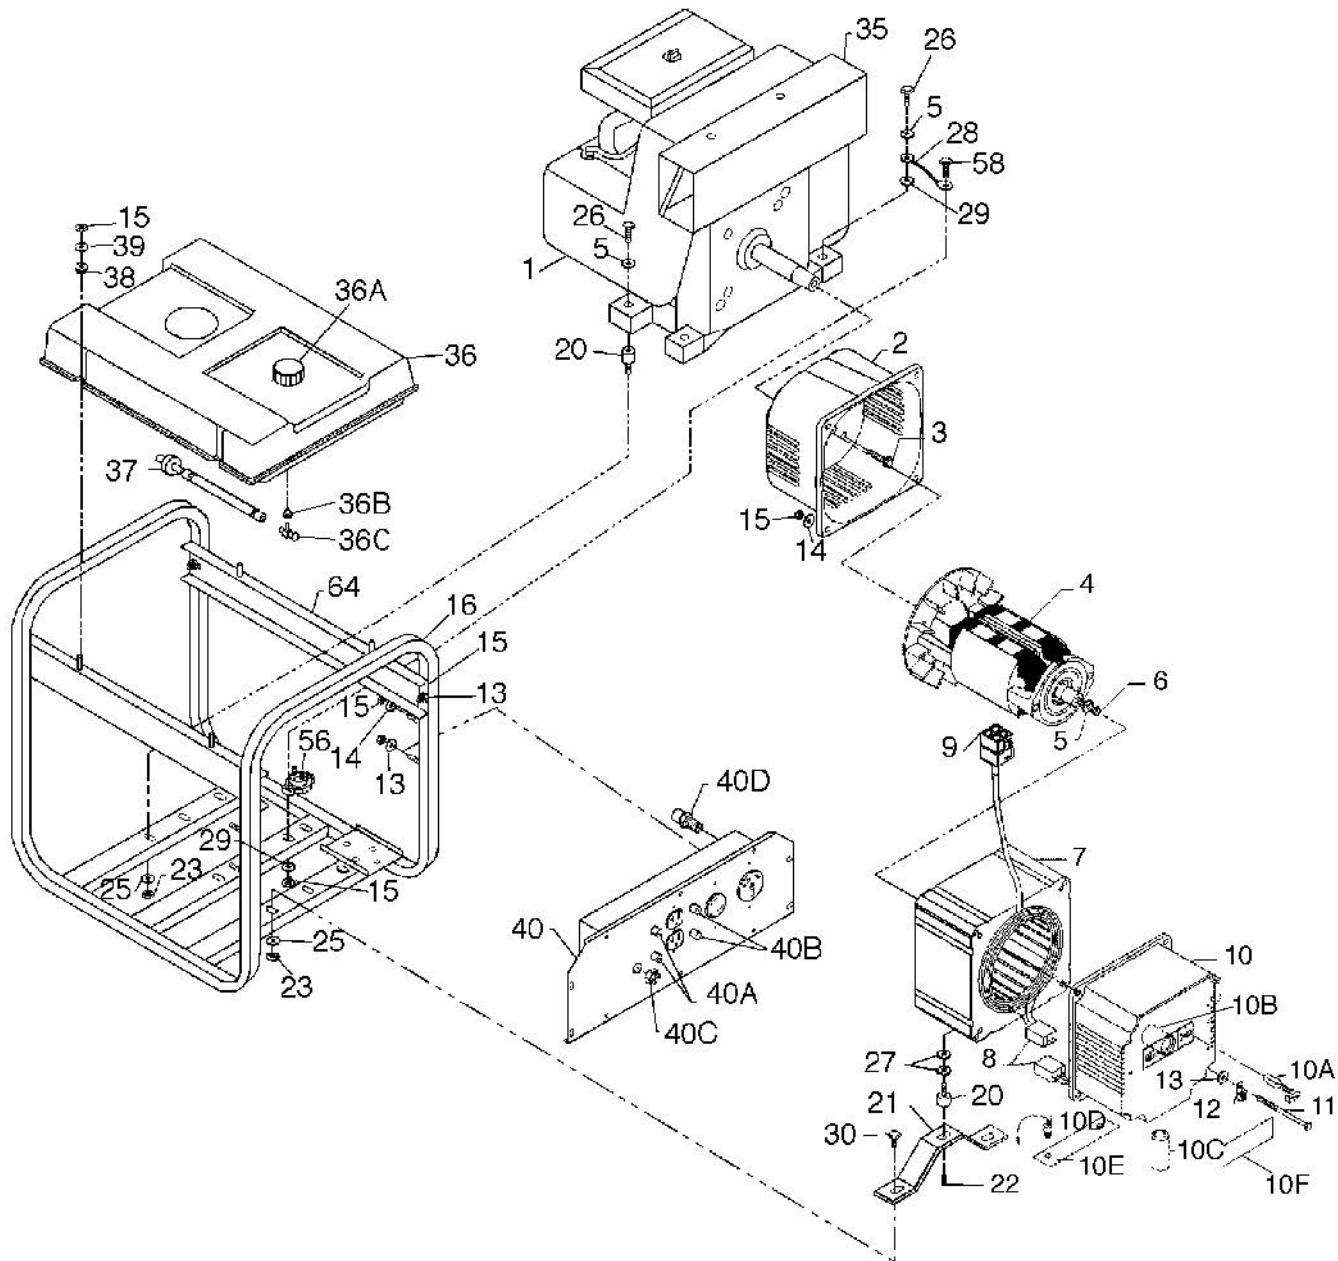

SERVICE PARTS LIST

MODEL
GEN PWRHOUSE 8KW

PART NUMBER
PM0508622

SERVICE PARTS LIST

MODEL
GEN PWERHOUSE 8KWPART NUMBER
PM0508622

REF. NO.	PART NO.	DESCRIPTION	QUANTITY
1	NOTE A	ENGINE, 18 HP, TWIN	1
2	0050236	ADAPTER, ENGINE 4-8KW	1
4	0052293	ROTOR, 8KW B/S	1
7	0052277	STATOR, 8KW 60HZ	1
8	0049835	CONNECTORHSG. SET, ENDBELL	1
9	0050400	CONNECTOR HSG. SET, PANEL	1
10	0050237.01	ENDBELL, WIRED COMPLETE	1
10A	0050439	BRUSH. E-4R	2
10B	0035188	BEARING, FTT-1212	1
10C	0034819.01	CAPACITOR, 130MF	1
10D	0034843.01	DIODE	2
10E	0038976	HEAT SINF FOR DIODE	1
10F	0048844	COVER, BRUSH	1
10H	0051093	TOLERANCE RING	1
10I	0059397	RETAINING CLIPS	2
10J	0051080	SHIELD, ENDBELL	1
12	0008854	LUG, GROUND	1
16	0052275	CARRIER, ASSY 50-8	1
20	0051094	ISOLATOR	5
21	0048866	BRACKET, STATOR	1
28	0049224	ASSY, GROUND WIRE BRAIDED	1
35	0052158	DEFLECTOR, HEAT	1
36	0049472	TANK ASSEMBLY, COMPLETE	1
36A	0050322	CAP, FUEL	1
36B	0049113	BUSHING, FUEL	1
36C	0049114	VALVE, FUEL	1
37	0047790	FILTER, FUEL	1
38	0048243	BUSHING, STEP	4
40	0052134	PANEL, WIRED COMPLETE	1
40A	0049071	CIRCUIT BREAKER, 20 AMP	2
40B	0048337	CIRCUIT BREAKER, 35 AMP	1
40C	0035137	SWITCH, ROTARY, KEY	1
40D	0048900	STRAIN RELIEF	1
56	0036079	SOLENOID, STARTER	1
64	0052276	RAIL, SIDE, LEFT HAND	1
64	0052518	RAIL, SIDE, RIGHT HAND	1