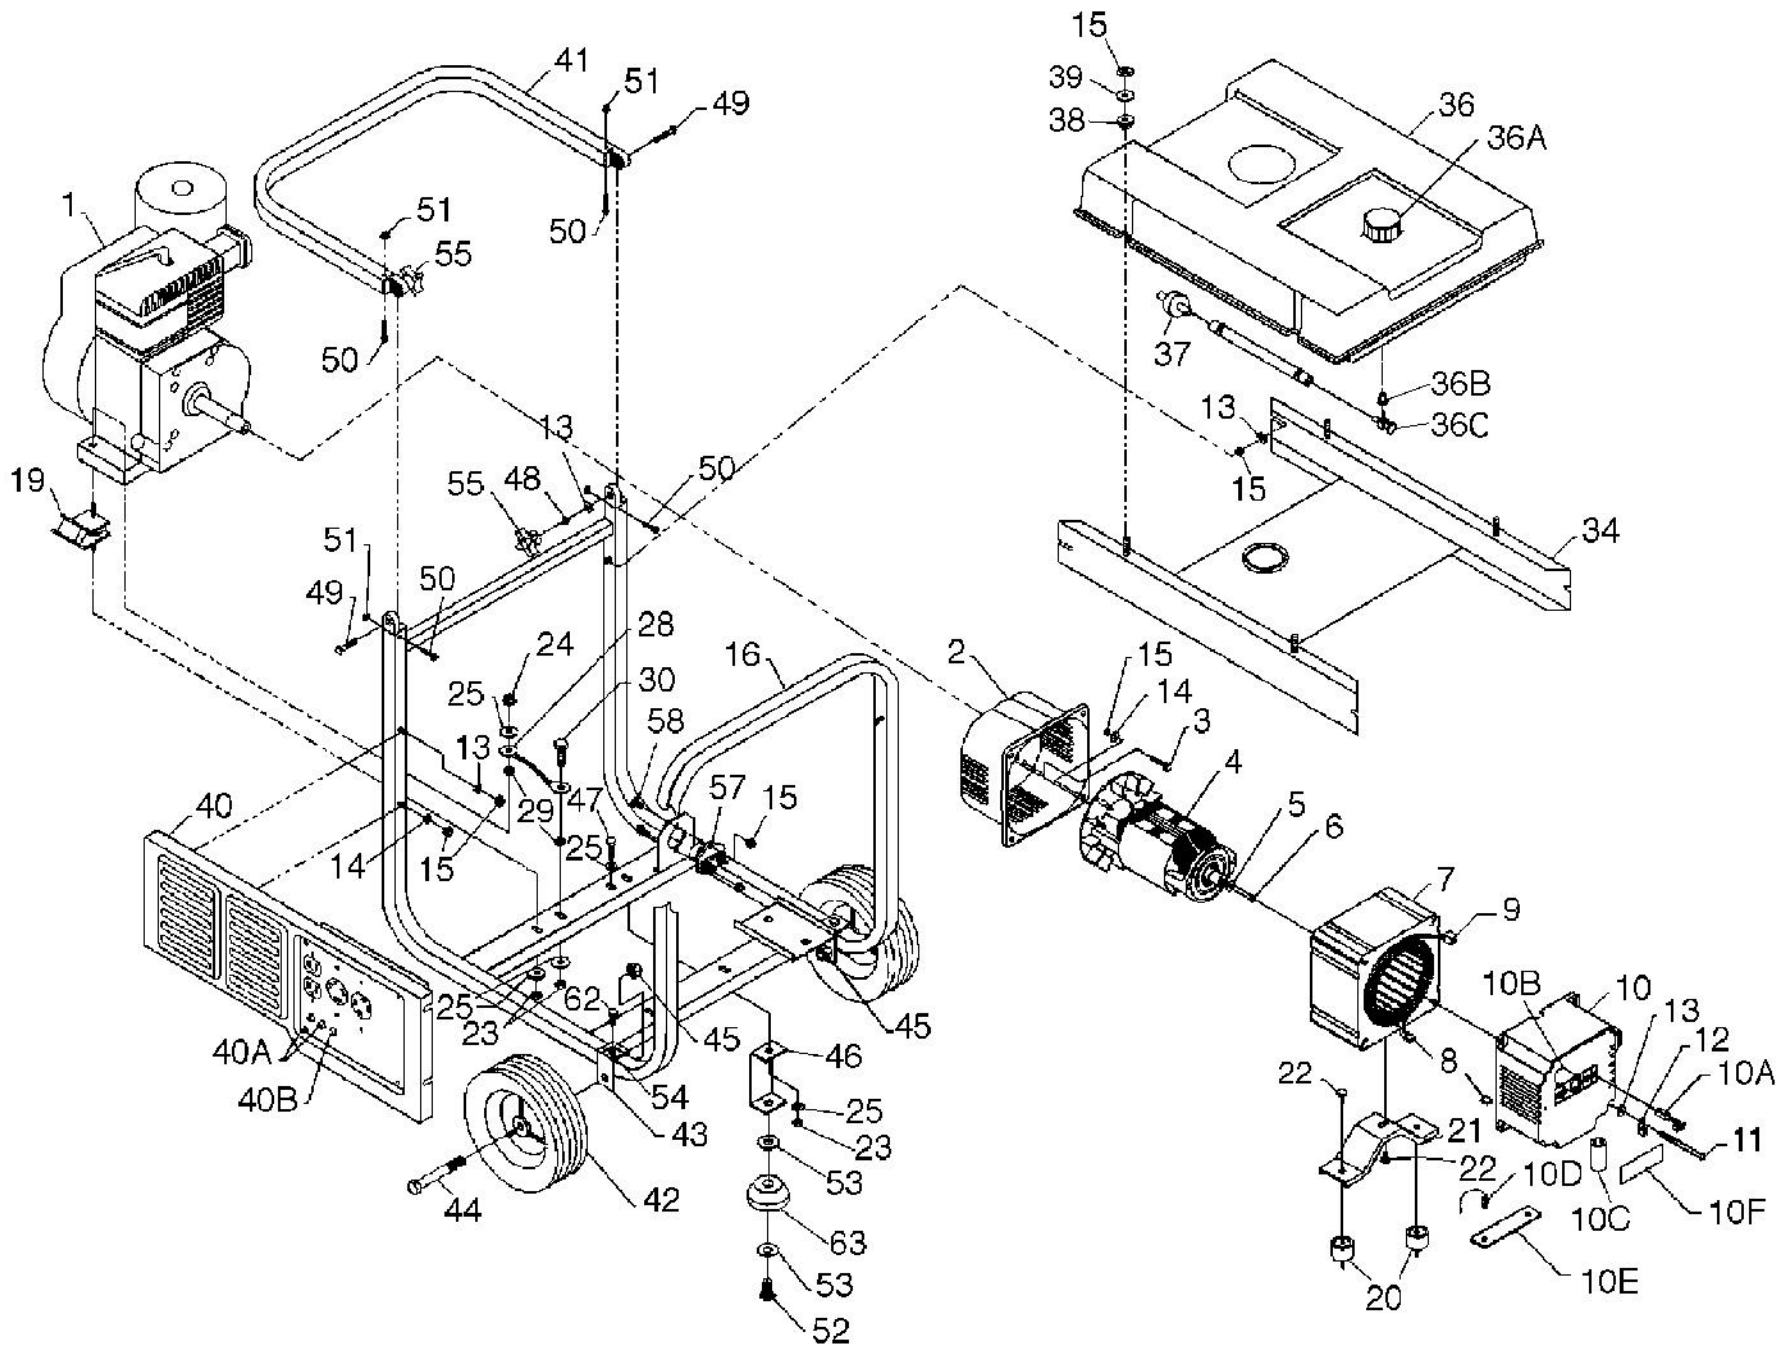

SERVICE PARTS LIST

MODEL
 GEN PWRHOUSE 4KW
 GEN PWRHOUSE 4KW ES

PART NUMBER
 PM0504202
 PM0504222

SERVICE PARTS LIST

**MODEL
GEN PWRHOUSE 4KW
GEN PWRHOUSE 4KW ES**

**PART NUMBER
PM0504202
PM0504222**

REF. NO.	PART NO.	DESCRIPTION	MODEL NUMBER	
			PM0504202	PM0504222
1	NOTE A	ENGINE, 8 HP	1	
1	NOTE A	ENGINE, 8 HP, ES		1
2	0050236	ADAPTER, ENGINE 4-8KW	1	1
4	0049679	ROTOR, 4KW B/S	1	1
7	0050469	STATOR, 4KW, 60HZ	1	1
8	0034801	CONNECTOR HSG. SET, ENDBELL	1	1
10	0050466.01	ENDBELL, WIRED COMPLETE	1	1
10A	0050439	BRUSH, E-4R	2	2
10B	0035188	BEARING, NEEDLE FTT-1212	1	1
10C	0034819.01	CAPACITOR, 130MF	1	1
10D	0034843.01	DIODE	2	2
10E	0038976	HEAT SINK FOR DIODE	1	1
10F	0048844	COVER, BRUSH	1	1
10G	0049071	CIRCUIT BREAKER, 20 AMP	2	2
10H	0051093	TOLERANCE RING	1	1
10I	0059397	RETAINING CLIPS	2	2
10J	0051080	SHIELD, ENDBELL	1	1
12	0008854	LUG, GROUND	1	1
16	0049454.01	CARRIER, ASSY 50-4	1	1
17	0048837	CAP, PLASTIC	4	4
19	0055524	ISOLATOR, ENGINE	2	2
20	0055525	ISOLATOR, STATOR	2	2
21	0049693	BRACKET, STATOR	1	1
28	0049224	ASSY, GROUND WIRE BRAIDED	1	1
32	0047796	SPACER, 3/4"	2	2
33	0049453.02	SHIELD, HEAT	1	1
36	0049472	TANK ASSEMBLY, COMPLETE	1	1
36A	0050322	CAP, FUEL	1	1
36B	0049113	BUSHING, FUEL	1	1
36C	0049114	VALVE, FUEL	1	1
37	0047790	FILTER, FUEL	1	1
38	0048243	BUSHING, STEP	4	4
64	0049897	ELECTRIC START ASSY		1