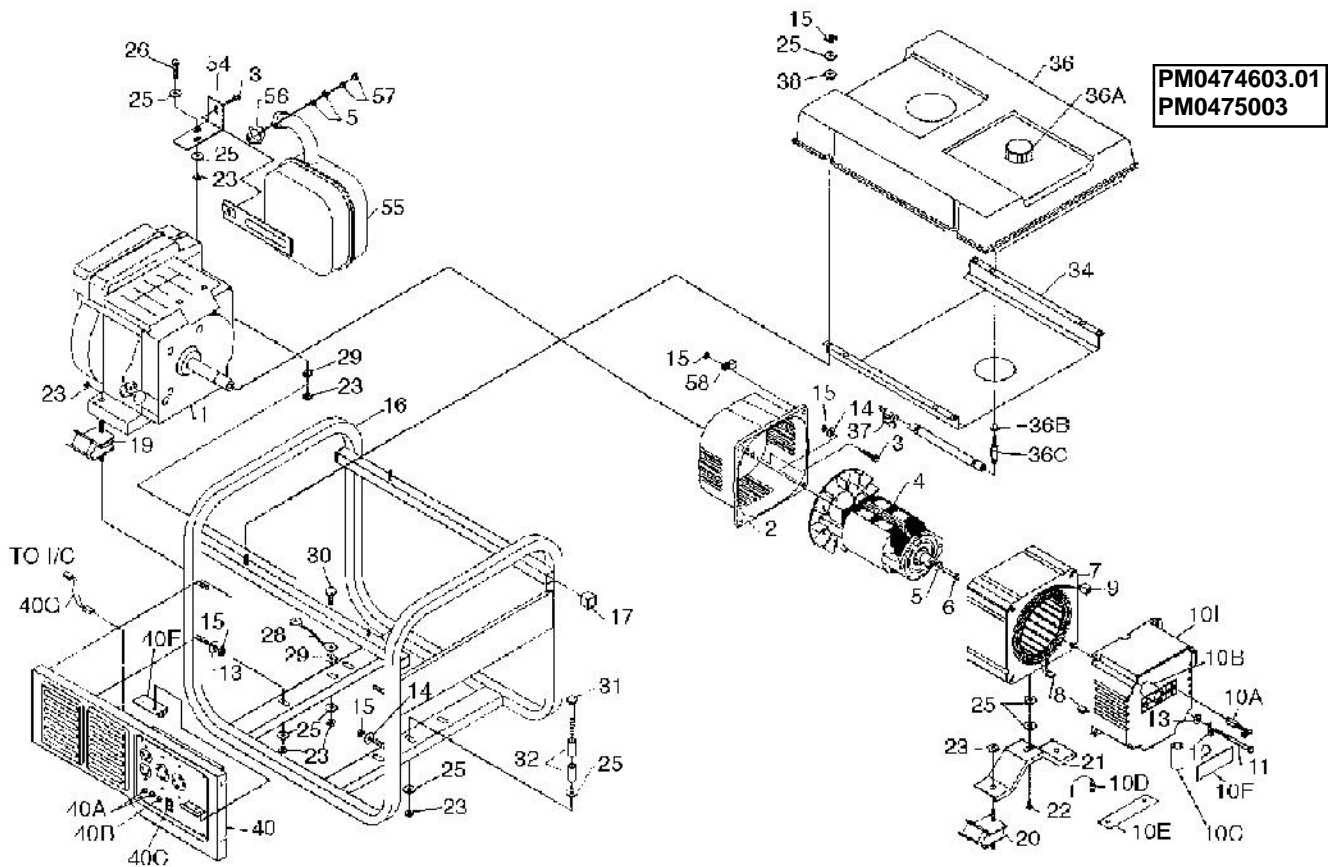

SERVICE PARTS LIST

MODEL
GEN VANTAGE 4KW IC
GEN VANTAGE 4KW IC
GEN VANTAGE 5KW IC

PART NUMBER
PM0474603
PM0474603.01
PM0475003

SERVICE PARTS LIST

MODEL
GEN VANTAGE 4KW IC
GEN VANTAGE 4KW IC
GEN VANTAGE 5KW IC

PART NUMBER
PM0474603
PM0474603.01
PM0475003

REF. NO.	PART NO.	DESCRIPTION	MODEL NUMBER		
			PM0474603	PM0474603.01	PM0475003
1	NOTE A	ENGINE, 9 HP VANGAURD	1	1	1
2	0050236	ADAPTER, ENGINE	1	1	1
4	0049620	ROTOR, 5KW RF5	1	1	1
7	0050299	STATOR, 5KW, 60HZ IC	1	1	1
8	0049835	CONNECTOR, HSG. SET, ENDBELL	1	1	1
9	0049200	CONNECTOR, HSG. SET, PANEL	1	1	1
10	0050237.01	ENDBELL, WIRED COMPLETE, 47 SER	1	1	1
10A	0050439	BRUSH, E-4R	2	2	2
10B	0035188	BEARING, NEEDLE FTT-1212	1	1	1
10C	0034819.01	CAPACITOR, 130MF	1	1	1
10D	0034843.01	DIODE	2	2	2
10E	0038976	HEAT SINK FOR DIODE	1	1	1
10F	0034844	COVER, BRUSH	1	1	1
10G	0051080	SHIELD, ENDBELL	1	1	1
10H	0051093	TOLERANCE RING	1	1	1
10I	0050397	RETAINING RING	1	1	1
12	0008854	LUG, GROUND	1	1	1
16	0050230	CARRIER, ASSY FULL	1		
16	0051560	CARRIER, ASSY FULL		1	
16	0051756	CARRIER, ASSY FULL			1
19	0055524	KIT ISOL ENG VIB 45 DEG 1.75 STUD	2	2	2
20	0055525	KIT ISOL ENG VIB 45 DEG .63 STUD	2	2	2
21	0049693	BRACKET, STATOR	1	1	1
28	0049224	ASSY, GROUND WIRE BRAIDED	1	1	1
32	0047796	SPACER, 3/4"	2	2	2
34	0051537.01	SHIELD, HEAT		1	1
36	0050240	TANK ASSEMBLY COMPLETE	1		
36	0051636.01	TANK ASSEMBLY COMPLETE		1	1
36A	0050322	CAP. FUEL	1	1	1
36B	0049113	BUSHING, FUEL	1	1	1
36C	0050241	ELBOW, FUEL	1		
36C	0051367	FITTING, FUEL TANK		1	1
38	0048243	BUSHING, STEP	4	4	4
40	0050296.01	PANEL, WIRED COMPLETE 47-4 IC	1	1	
40	0051823	PANEL, WIRED COMPLETE 47-5 IC			1
40A	0049071	CIRCUIT BREAKER, 20 AMP	2	2	
40A	0049072	CIRCUIT BREAKER, 25 AMP			2
40B	0049382	CIRCUIT BREAKER, 30 AMP	1		
40B	0048337	CIRCUIT BREAKER, 35 AMP		1	1
40C	0050298	SWITCH	1	1	1
40F	0050625.01	MODULE, IDLE CONTROL	1	1	1
40G	0006479	WIRE ASSY CONNECTOR	1		
40G	0006632	WIRE ASSY CONNECTOR		1	1
51	0050621	ELECTRO-MAGNET		1	1
55	0050952	MUFFLER, 9 HP		1	1
56	0051634	GASKET, MUFFLER		1	1
58	0048147	CLAMP, VINYL 1/2"		1	1

NOTE A: COLEMAN POWERMATE WILL NOT PROVIDE ENGINES AS REPLACEMENT PARTS. ENGINES ARE COVERED THROUGH THE ENGINE MANUFACTURER'S WARRANTY.

START DATE: 11/1/97

REVISED: