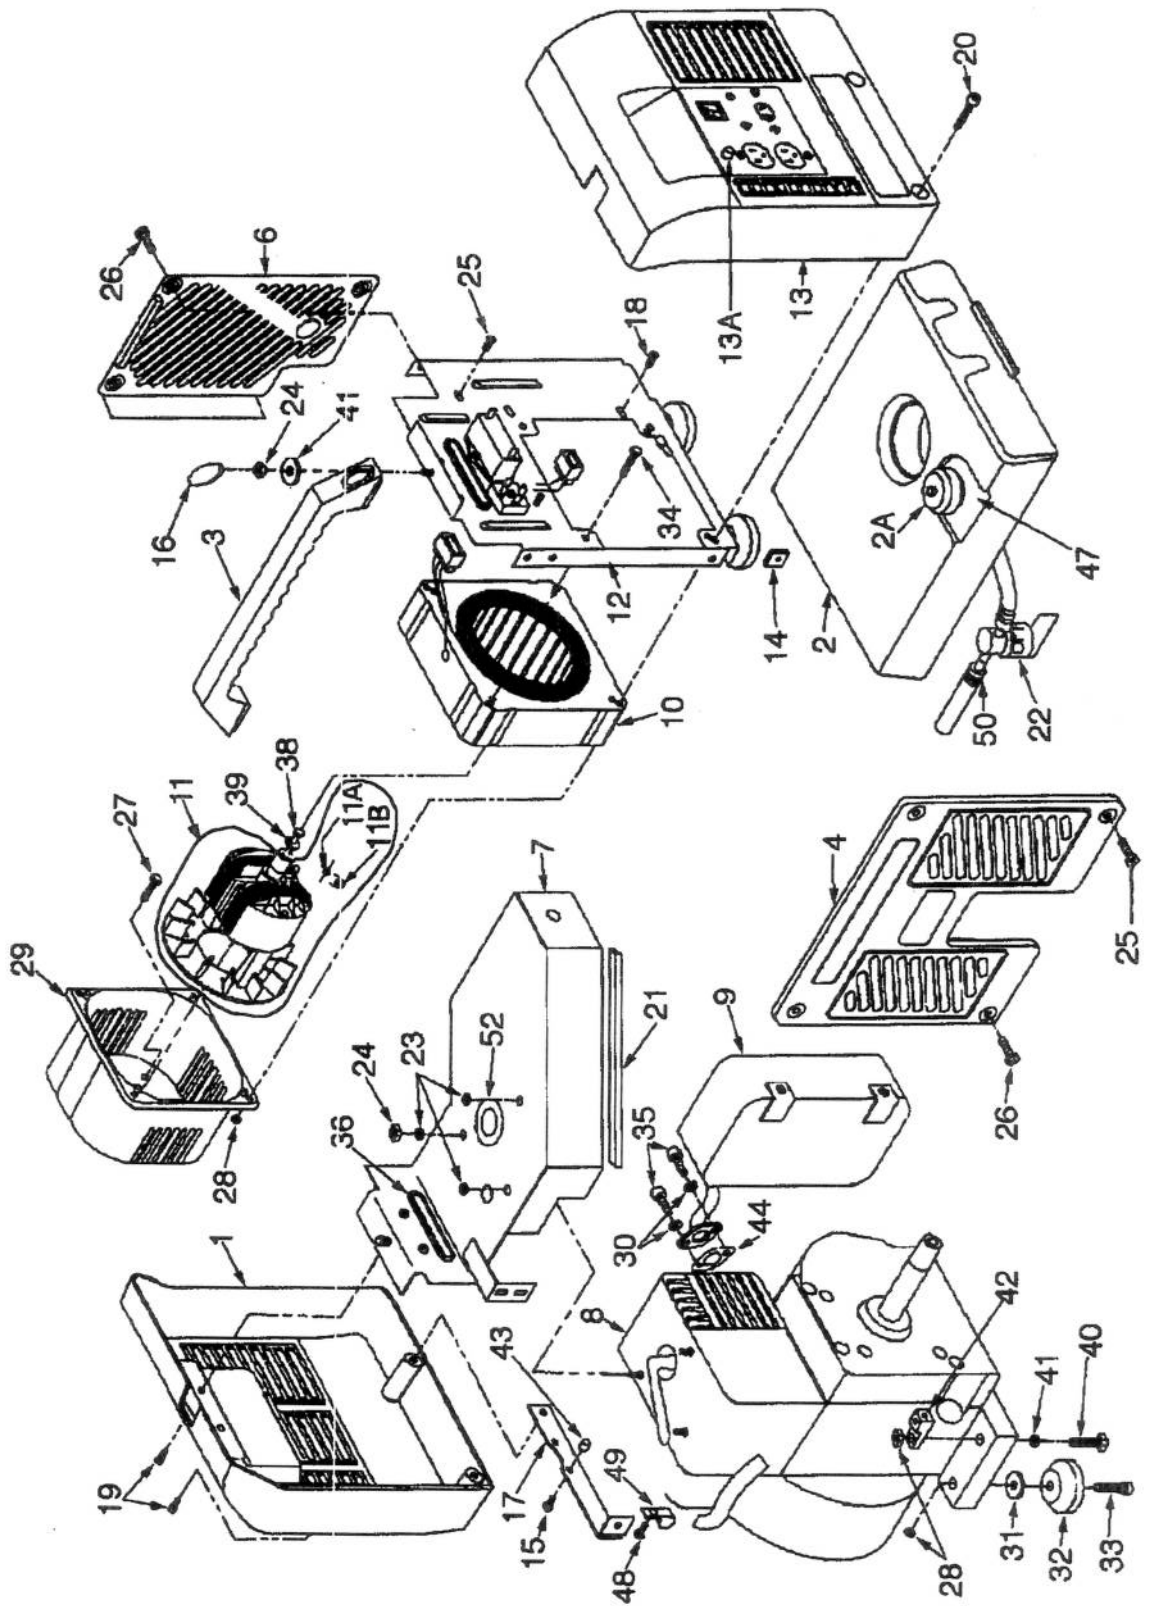

SERVICE PARTS LIST

MODEL
GEN SPORT 1600
GEN SPORT 1850 PLUS

PART NUMBER
PC0401600
PC0401851

SERVICE PARTS LIST

**MODEL
GEN SPORT 1600
GEN SPORT 1850 PLUS**

**PART NUMBER
PC0401600
PC0401851**

REF. NO.	PART NO.	DESCRIPTION	MODEL NUMBER	
			PC0401600	PC0401851
1	0050480	PANEL, AM. RED	1	1
2	0051368	ASSY, FUEL TANK	1	1
2A	0049841	CAP, FUEL	1	1
3	0049813	HANDLE	1	1
4	0049814.01	PANEL, SIDE COVER	1	1
6	0049923	SHIELD, MUFFLER	1	1
7	0050025.01	HEAD DEFLECTOR, B/S	1	1
8	NOTE A	ENGINE, 3.5 HP B/S	1	1
9	0049822.01	MUFFLER B/S	1	1
10	0050063	STATOR, CSA	1	1
11	0049824	ROTOR ASSY	1	1
11A	0047801	DIODE	2	2
11B	0054962	VARISTOR, V510LA40A	2	2
12	0049825	ASSY, STATOR BRACKET	1	1
13	0050480	ENDBELL, WIRED CSA	1	
13	0053362	ENDBELL, WIRED CSA		1
13A	0049953	CIRCUIT BREAKER, 12 AMP	1	
13A	0049070	CIRCUIT BREAKER, 15 AMP		1
16	0049852	PLUG, HANDLE	2	2
17	0049865	BRACKET, LOWER	1	1
21	1130498870	FOAM 3/8 X 1/2 W PSA	7.5"	7.5"
22	0049920	FUEL SHUT OFF, INLINE	1	1
29	0050448.01	ADAPTER, ENGINE	1	1
32	0047774	FOOT, RUBBER 106-W	4	4
36	0049849.01	GROMMET	2	2
42	0008854	LUG, GROUND	1	1
43	0048119	SPACER, 1/4"	2	2
44	0049892	GASKET, MUFFLER	1	1
47	0047790	FILTER, FUEL	1	1
49	0047706	CLAMP, NYLON 1/2	1	1
50	0035857	CLAMP, HOSE 1/2	4	6
51	1130365740	HOSE 14" ID, 12" OD	24.5"	24.5"
52	0049908	GROMMET, SPARK PLUG	1	1
*	0051291	ASSEMBLY, BATTERY CABLE	1	1