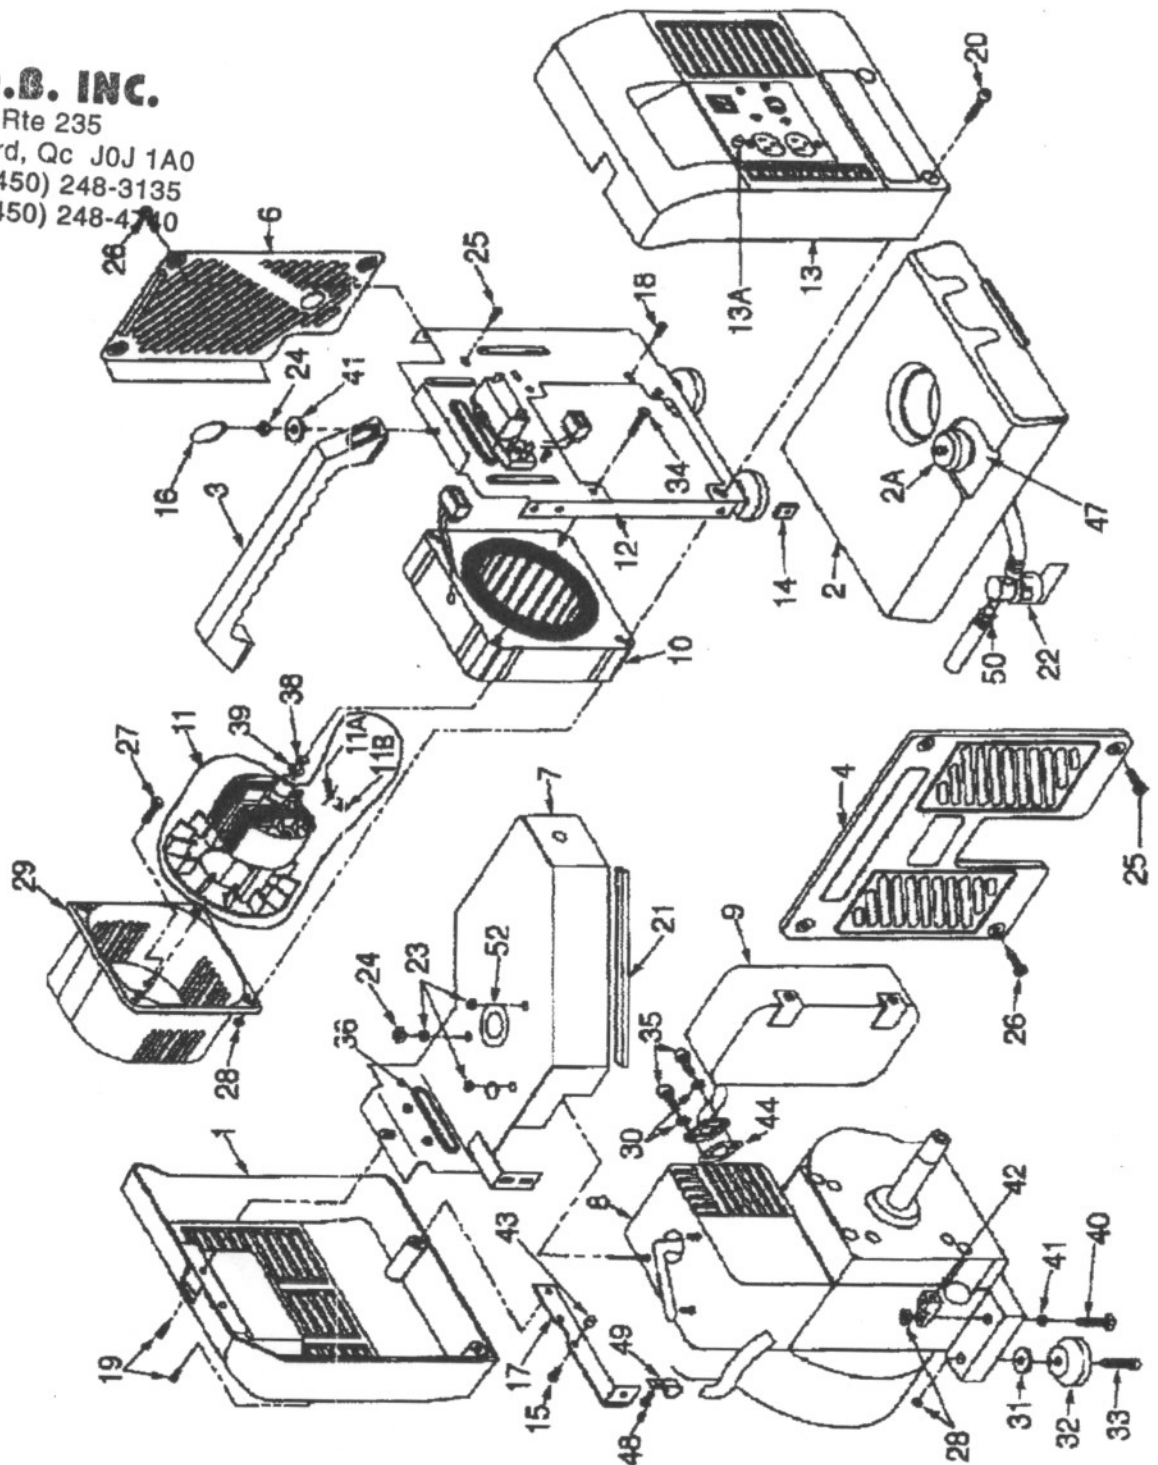

SERVICE PARTS LIST

MODEL
GEN SPORT 1600
GEN SPORT 1850 PLUS

PART NUMBER
PC0401600
PC0401851

G.D.B. INC.

1291, Rte 235
 Bedford, Qc J0J 1A0
 Tél.: (450) 248-3135
 Fax: (450) 248-4740

SERVICE PARTS LIST

MODEL
GEN SPORT 1600
GEN SPORT 1850 PLUS

PART NUMBER
PC0401600
PC0401851

REF. NO.	PART NO.	DESCRIPTION	MODEL NUMBER	
			PC0401600	PC0401851
1	0050480	PANEL, AM. RED	1	1
2	0051368	ASSY, FUEL TANK	1	1
2A	0049841	CAP, FUEL	1	1
3	0049813	HANDLE	1	1
4	0049814.01	PANEL, SIDE COVER	1	1
6	0049823	SHIELD, MUFFLER	1	1
7	0050025.01	HEAD DEFLECTOR, B/S	1	1
8	NOTE A	ENGINE, 3.5 HP B/S	1	1
9	0049822.01	MUFFLER B/S	1	1
10	0050063	STATOR, CSA	1	1
11	0049824	ROTOR ASSY	1	1
11A	0047801	DIODE	2	2
11B	0054982	VARISTOR, V510LA40A	2	2
12	0049825	ASSY, STATOR BRACKET	1	1
13	0050480	ENDBELL, WIRED CSA	1	
13	0053362	ENDBELL, WIRED CSA		1
13A	0049953	CIRCUIT BREAKER, 12 AMP	1	
13A	0049070	CIRCUIT BREAKER, 15 AMP		1
16	0049852	PLUG, HANDLE	2	2
17	0049865	BRACKET, LOWER	1	1
21	1130498870	FOAM 3/8 X 1/2 W PSA	7.5"	7.5"
22	0049920	FUEL SHUT OFF, INLINE	1	1
29	0050448.01	ADAPTER, ENGINE	1	1
32	0047774	FOOT, RUBBER 106-W	4	4
36	0049849.01	GROMMET	2	2
42	0008854	LUG, GROUND	1	1
43	0048119	SPACER, 1/4"	2	2
44	0049892	GASKET, MUFFLER	1	1
47	0047790	FILTER, FUEL	1	1
49	0047706	CLAMP, NYLON 1/2	1	1
50	0035857	CLAMP, HOSE 1/2	4	6
51	1130365740	HOSE 14" ID, 12" OD	24.5"	24.5"
52	0049908	GROMMET, SPARK PLUG	1	1
*	0051291	ASSEMBLY, BATTERY CABLE	1	1